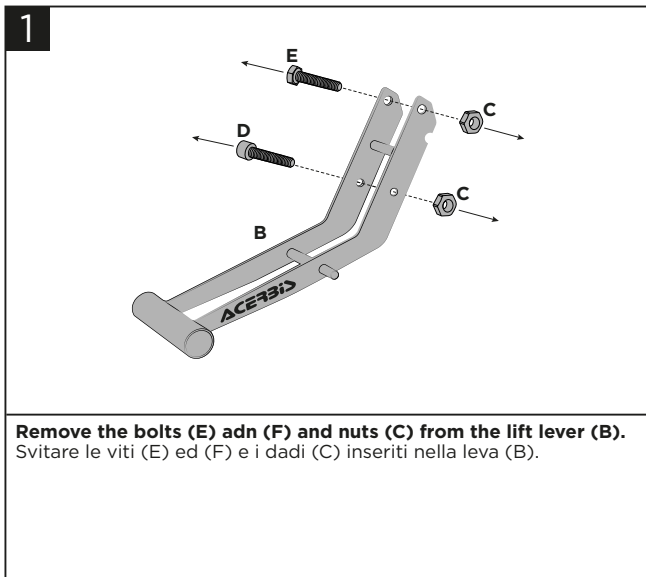

ELEVATOR BIKE STAND CAVALLETTO ELEVATOR

Max load: 130 KG/287 LB
Capacità max di carico: 130 KG

WARNING!

Use at your own risk. Acerbis recommends that installation must be done by a licensed mechanic and that only Acerbis original parts are used during fitting. Be sure that you follow the instructions installation for the Acerbis products. Do not use if there is missing or damaged hardware. If this is the case, take the item immediately back to your dealer. Lack of attention to instructions and warning could lead to an accident. Acerbis makes no guarantees or representations, expressed or implied, regarding the extent to which its products protect individuals or property from injury or death or damage.