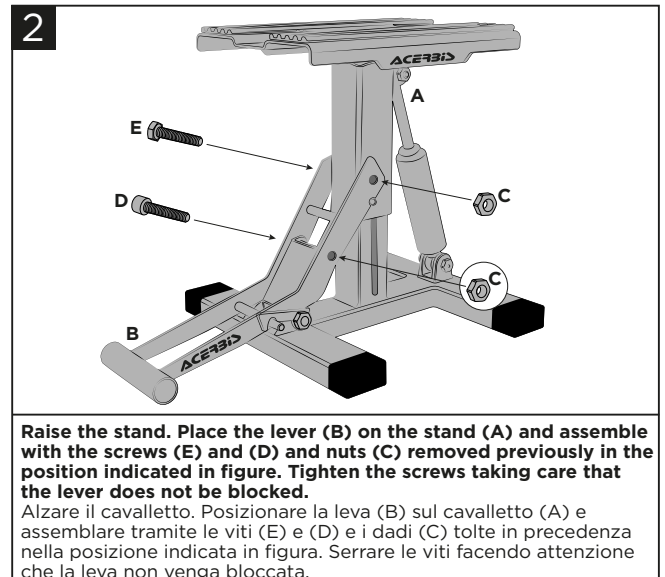

ELEVATOR BIKE STAND CAVALLETTO ELEVATOR

Max load: 130 KG/287 LB
Capacità max di carico: 130 KG

WARNING!

Use at your own risk. Acerbis recommends that installation must be done by a licensed mechanic and that only Acerbis original parts are used during fitting. Be sure that you follow the instructions installation for the Acerbis products. Do not use if there is missing or damaged hardware. If this is the case, take the item immediately back to your dealer. Lack of attention to instructions and warning could lead to an accident. Acerbis makes no guarantees or representations, expressed or implied, regarding the extent to which its products protect individuals or property from injury or death or damage.