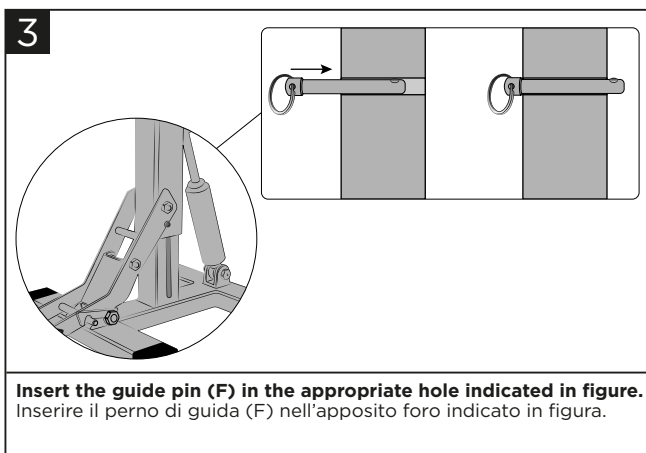

ELEVATOR BIKE STAND CAVALLETTO ELEVATOR

Max load: 130 KG/287 LB
Capacità max di carico: 130 KG

WARNING!

Use at your own risk. Acerbis recommends that installation must be done by a licensed mechanic and that only Acerbis original parts are used during fitting. Be sure that you follow the instructions installation for the Acerbis products. Do not use if there is missing or damaged hardware. If this is the case, take the item immediately back to your dealer. Lack of attention to instructions and warning could lead to an accident. Acerbis makes no guarantees or representations, expressed or implied, regarding the extent to which its products protect individuals or property from injury or death or damage.